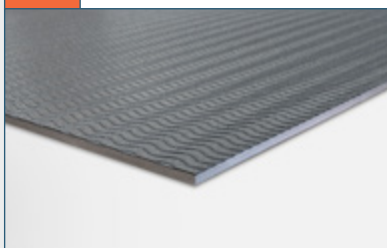

Every design is unique

The mflor installation types

Gluedown

Looking for a sleek, seamless floor that you can enjoy for many years to come? Mflor gluedown floors consist of 2.0 or 2.5 mm thin PVC strips or tiles that are fully glued to the subfloor. This ensures a sturdy and seamless whole and makes the floor suitable for intensive use. Installation requires a stable, levelled foundation and professional gluing.

Loose lay

Flexibility and speed without the hassle! An mflor loose lay floor is easily installed without glue or click connections. The 5.0 mm thick PVC strips and tiles easily stay in place thanks to their weight and anti-slip backing. Perfect for a quick makeover and easy to remove. A flat surface is of course essential and for extra stability we do recommend some glue in case of larger surfaces.

Click

Convenience and strength in one! The 5.2 or 5.5 mm thick mflor click strips and tiles have a rigid SPC core, a powerful click locking system and an integrated 1.0 mm thick underlay. This allows them to click together quickly and easily without any glue. Combined, they form a stable, floating floor that hardly works with temperature differences. The IXPE foam underlay offers a 20 dB sound reduction.