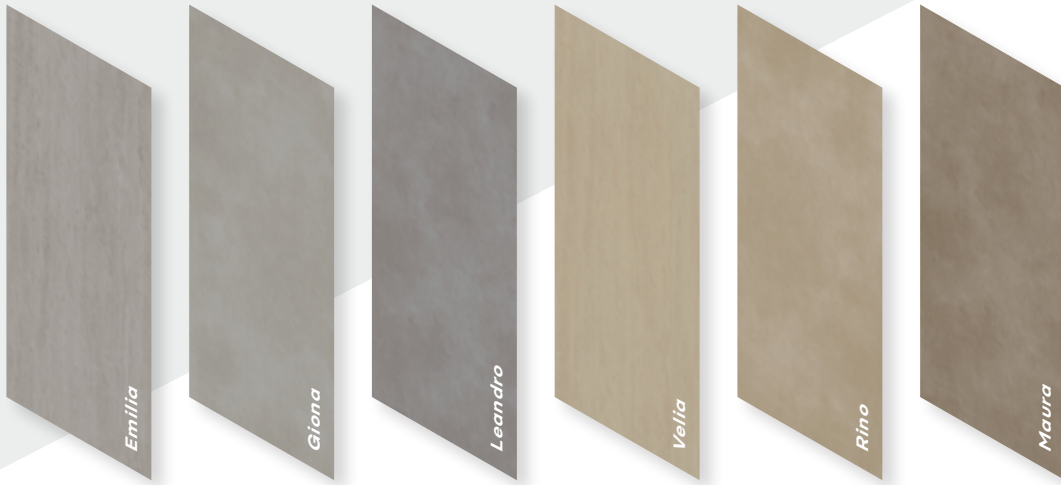

Abruzzo

Combine strength with tradition

Mountain ranges, limestone, rivers and streams make up the pristine and rugged nature of the Abruzzo National Park, the oldest national park in Italy. With the Abruzzo collection, we have tried to capture the strength and tradition of this region in a tile collection with four tiles with a beautiful stone design and two matching tiles in travertine motif that can be perfectly combined.