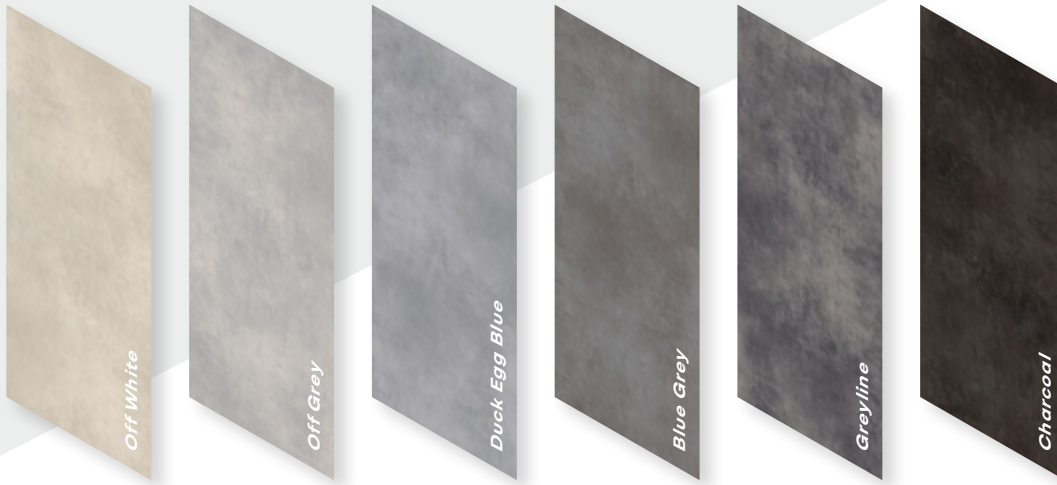

Alphin

Fonteyn

Nuance

Concrete look with a luxury feel

The Nuance collection offers a refined concrete look with a touch of luxury, available in two popular tile sizes for versatile design options. Its subtle, realistic texture adds sophistication to any space, making it an excellent choice for those who appreciate the industrial aesthetic without the intensity. Perfect for modern interiors, the Nuance collection brings an understated elegance that complements a wide range of styles.