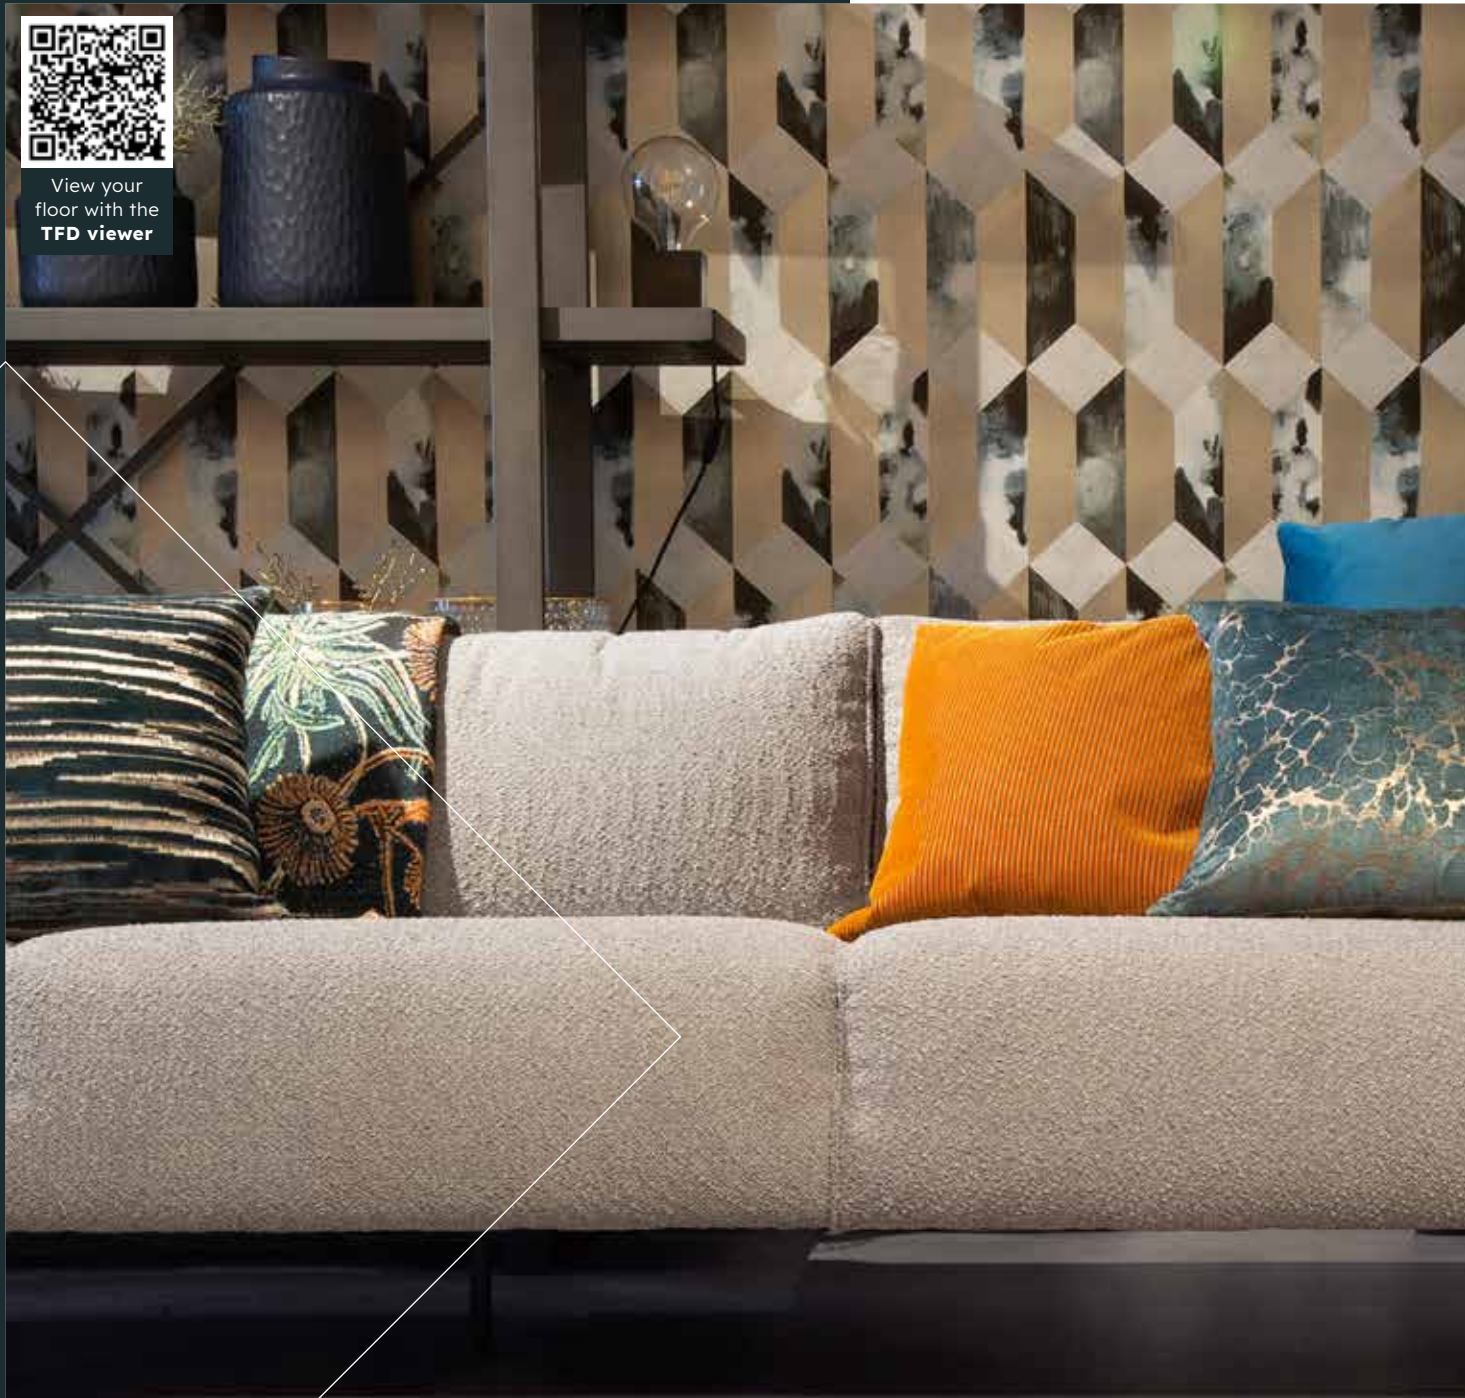

View your
floor with the
TFD viewer

Concrete 10

Combination tip