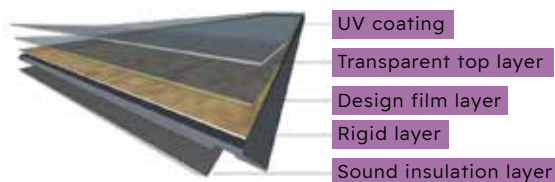

The best of both worlds

Rigid Just Click floors are strong, durable planks made from SPC (Stone Plastic Composite) – a blend of stone and plastic. This material is extremely stable, moisture-resistant, and ideal for heavy use. The floors are installed as a floating system and do not require glue.

Often, leveling is not necessary, and Rigid Just Click floors can be installed directly over an existing hard floor, as long as the subfloor has no significant height differences (more than 2 mm). This makes installation quick and easy.

The durable Rigid Just Click PVC floor is ideal for both residential and project markets. It combines the convenience of PVC with the fast click system. With a thickness of 5 mm and a wear layer of 0.55 mm or 0.3 mm, the floor is both strong and realistic, thanks to the embossing.

Rigid floors are available in:

Straight plank

In our brochure, we aim to represent the collections as accurately as possible, but colors may vary. Want to see them in person? Make an appointment at our Experience Center in Dalfts en or request color samples.

View your floor with the TFD viewer